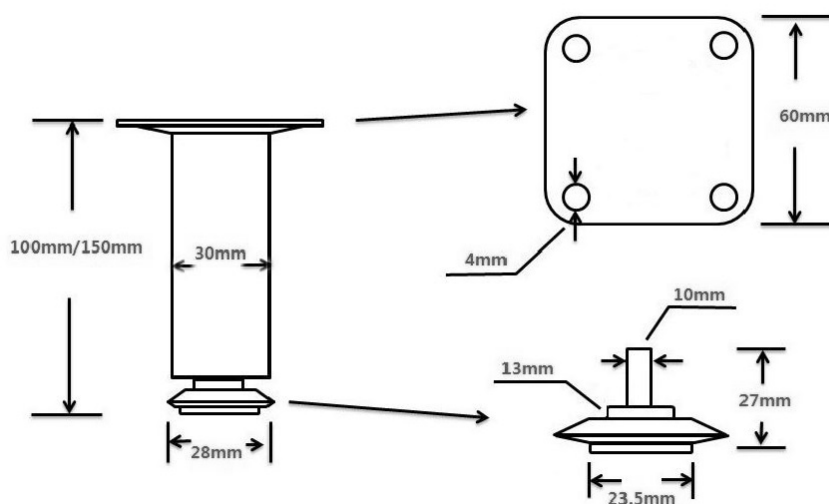

PRODUCT SHEET

Description:

Metal Leg "Anna", $\varnothing 30 \times 150 \text{mm}$, SS-Look, W/Plate 60x60mm, cc: 44x44mm, W/Adjustable Glide w/Hex Nut, 10mm Height, Regulation

Item number:

06.09.413-0

Units	Box	Carton	HS Code	Barcode
Pcs.	10	100	8302420090	
				5704866511698